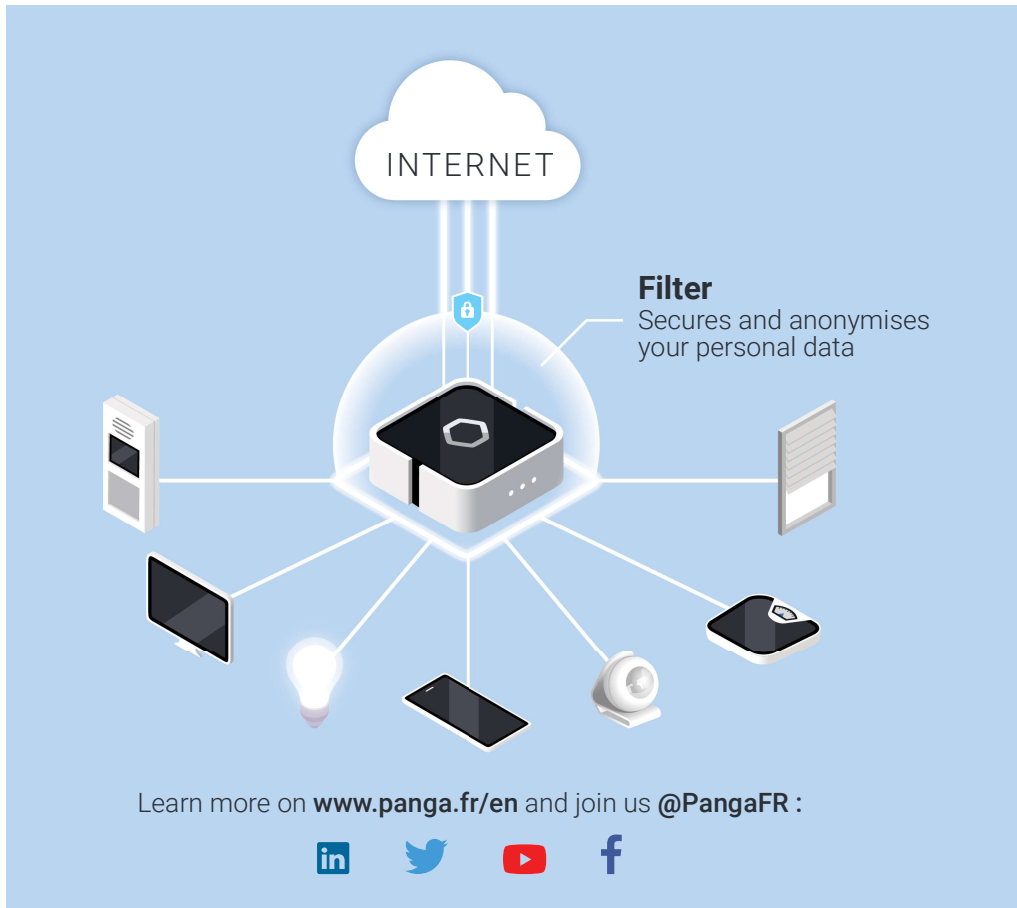

Our company was founded in La Rochelle in 2015. We aim to **improve the everyday comfort** of users while bringing a local solution that **protects and secures personal data** and devices.

next home

Easily control and protect your home

A **sustainable, smart & secure** solution to manage all your connected devices.

1 rue Fleming,
17000 La Rochelle

+33 5 46 55 50 86
contact@panga.fr

Smart home

Turnkey solution

360° application