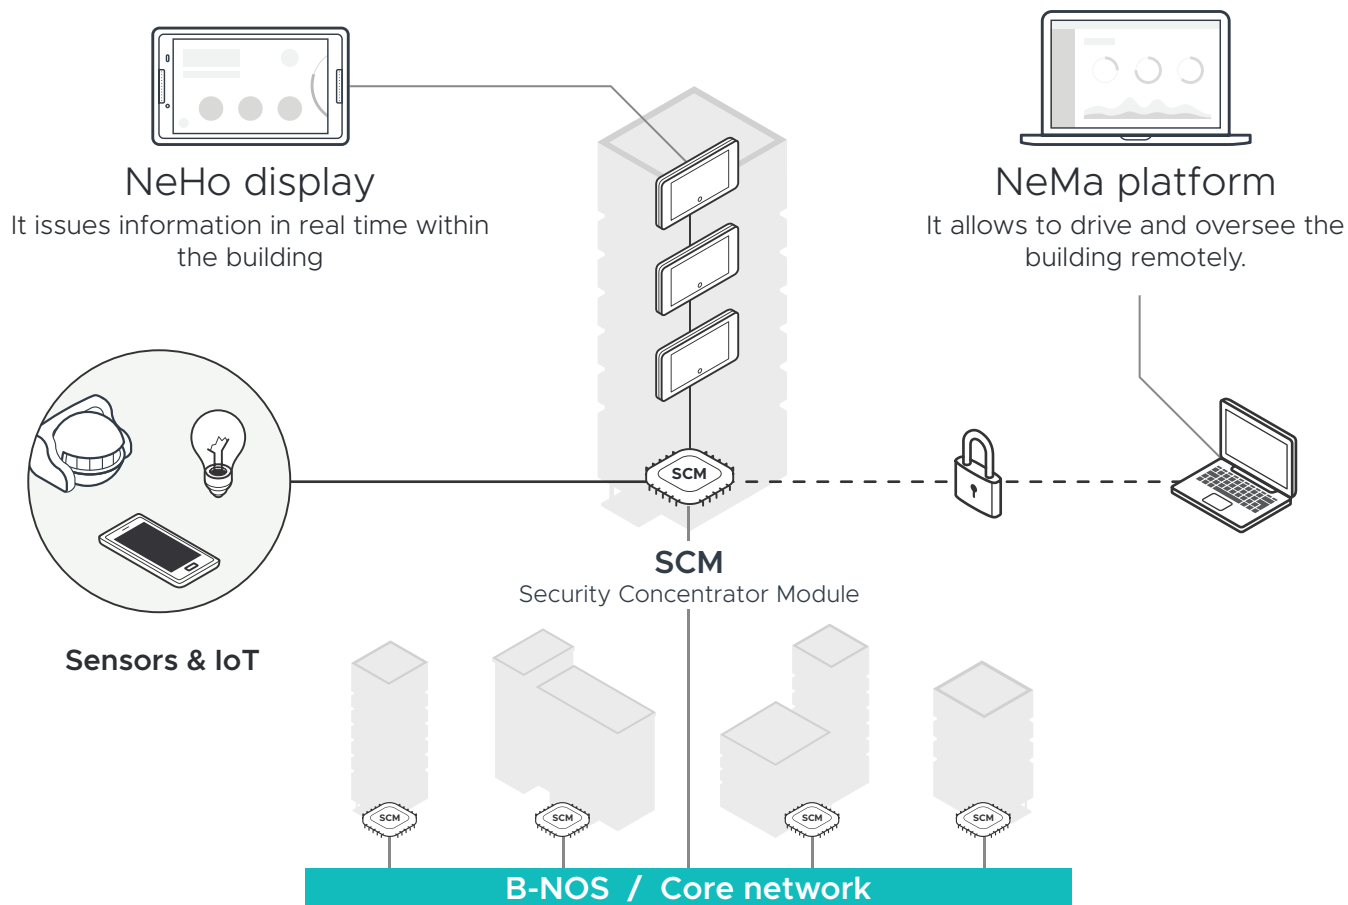

A secure edge computing network

With years of experience in network security, we offer you an innovative approach with an architecture that allows data processing at the nearest of the connected objects.

Long term energy savings

Save 15% to 25% on your energy bill, thanks to automation and remote management of your buildings and consumptions, and thanks to smart thermostats.

Processing data at the edge of the network allows you to save on infrastructures and communication costs, so you can gain reactivity and interoperability.

Nowadays, there is no unified network architecture for buildings and connected devices on the market. The issues are however major, whether it be energy consumption management of buildings or data from connected objects security.

It's time to push forward our buildings and neighborhoods networks.

How does it work?

The Panga solution is based on an infrastructure built around a core network, that manages the surrounding networks, formed by sensors, actuators and connected devices. This multi-protocol and modular network has been conceived to reduce data transportation distances, and this way optimize their processing.